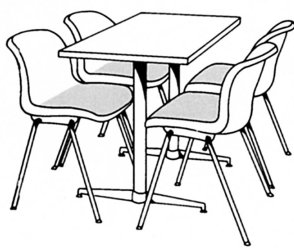

Select furniture that perfectly suits your exhibition stand among these models

Examples of standard furniture which we can deliver directly from stock. Also customer-tailored solutions fast and reliably. When filling in the order form for rental furniture, please use product numbers and titles in this brochure. They correspond to those on the order form.

HUOM! Vuokraamme ATK- ja muuta käyttöä varten pöytätasot ja tiskit 700 mm leveinä.

NOTE! Rented tables and desks for information technology equipment and other purposes are 700 mm wide.

400 Pöytä, valkoinen
Table, white
h= 700 mm